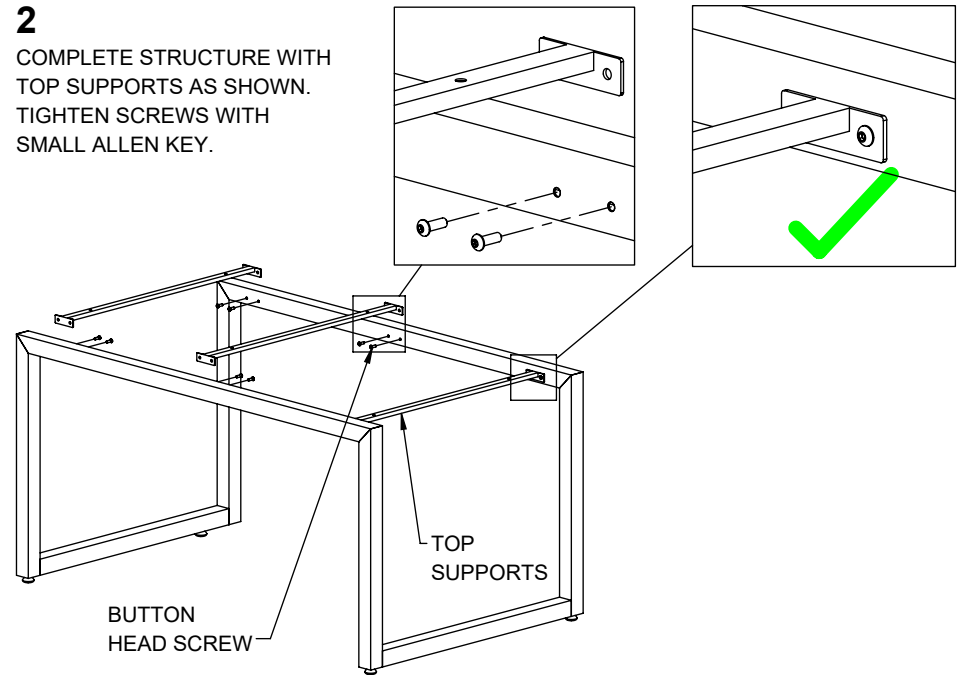

## TOOLS REQUIRED

LARGE ALLEN KEY

SMALL ALLEN KEY

POWER DRILL  
(NOT INCLUDED)

**1**

ASSEMBLE SIDE FRAMES WITH LOWER SUPPORTS AS SHOWN. TIGHTEN SCREWS WITH LARGE ALLEN KEY.

**2**

COMPLETE STRUCTURE WITH TOP SUPPORTS AS SHOWN. TIGHTEN SCREWS WITH SMALL ALLEN KEY.

**3**

ALIGN WOOD TOP ON FRAME AND SECURE WITH WOOD SCREWS USING A POWER DRILL WITH A LOW TORQUE SETTING.