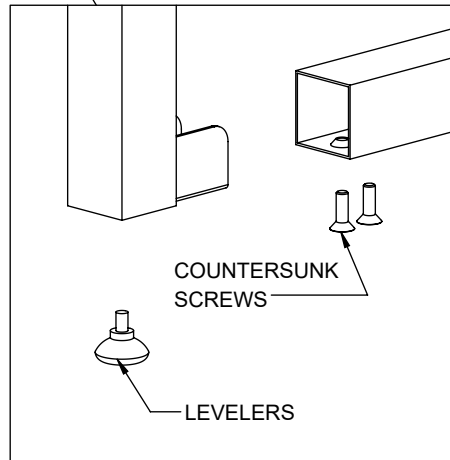

## INCLUDED HARDWARE

**8X**  
COUNTERSUNK SCREWS

**6X**  
WOOD SCREWS

**12X**  
BUTTON HEAD SCREWS

SHOWN WITH TSF60321H WOOD TOP

## TOOLS REQUIRED

LARGE ALLEN KEY

SMALL ALLEN KEY

POWER DRILL  
(NOT INCLUDED)

**1**

ASSEMBLE SIDE FRAMES WITH LOWER SUPPORTS AS SHOWN. TIGHTEN SCREWS WITH LARGE ALLEN KEY.

**2**

COMPLETE STRUCTURE WITH TOP SUPPORTS AS SHOWN. TIGHTEN SCREWS WITH SMALL ALLEN KEY.

**3**

ALIGN WOOD TOP ON FRAME AND SECURE WITH WOOD SCREWS USING A POWER DRILL WITH A LOW TORQUE SETTING.