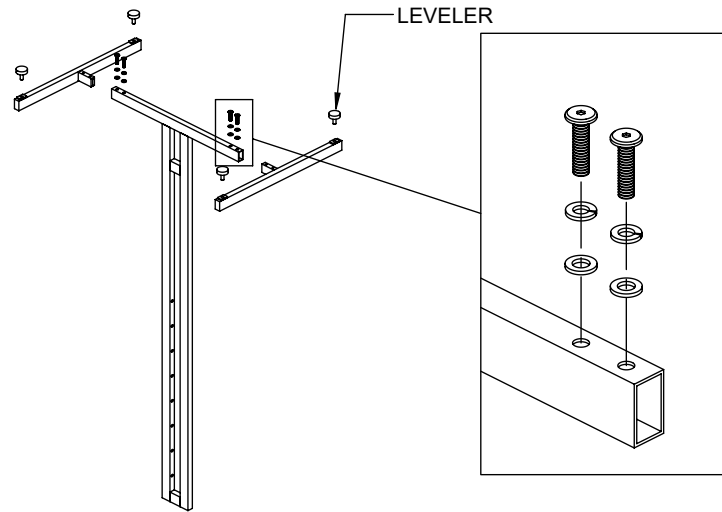

**ASSEMBLY INSTRUCTIONS FOR:
BQ2W**

1

INCLUDED HARDWARE

4X
1/4"-20 x 1"
BINDING POST
SCREW

4X
5/16"-18
NYLON LEVELER

ALLEN KEY

2